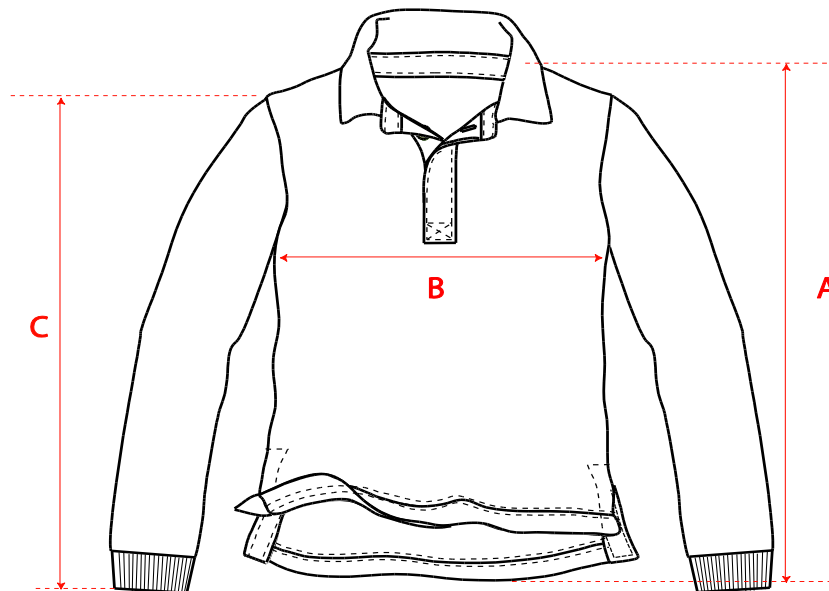

## L&S Rugby Shirt for him

Sizes (cm)	XS	S	M	L	XL	XXL	3XL	4XL	6XL
<b>A1</b> Front length from HSP	-	70	72	74	76	78	80	-	-
<b>A2</b> Back length from HSP	-	72,5	74,5	76,5	78,5	80,5	82,5	-	-
<b>B</b> 1/2 Body width	-	53	55	57	59	61	63	-	-
<b>C</b> Sleeve length(incl. rib)	-	62	63	64	65	66	67	-	-
<i>Tolerance +/-</i>	-	5%	5%	5%	5%	5%	5%	-	-