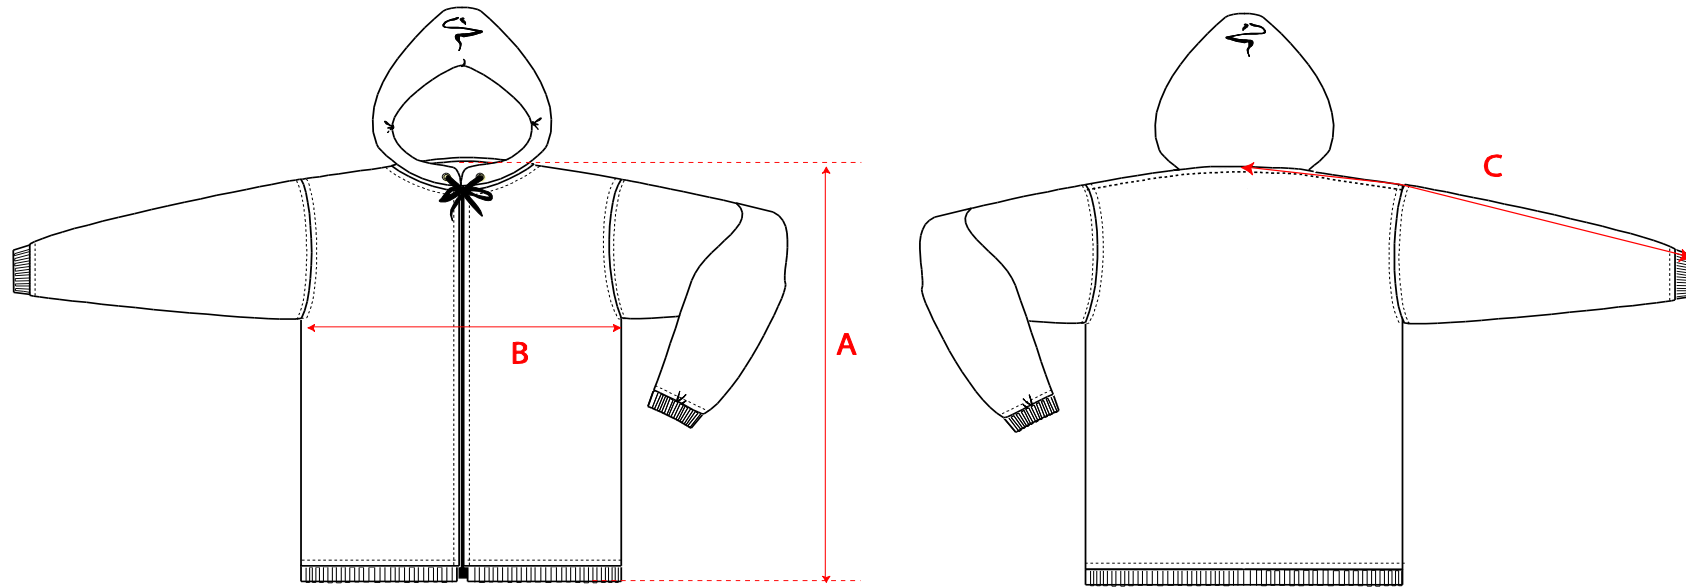

LEM3630

L&S Jacket Contrast unisex

Sizes (cm)	XS	S	M	L	XL	XXL	3XL	4XL	6XL
A Body length (CB)	70	71,5	73	74,5	76	77,5	79	-	-
B 1/2 chest width	52	54	56	58	60	62	64	-	-
C Sleeve length (CB)	90	92	94	96	98	100	102	-	-
<i>Tolerance +/-</i>	5%	5%	5%	5%	5%	5%	5%	-	-

The logo for Lemon & Soda, featuring a stylized leaf above the brand name in a bold, serif font.